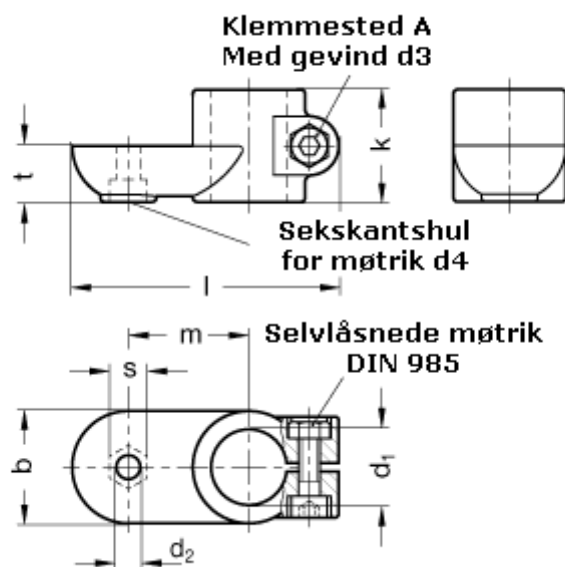

Article number: 20274B50MZ2BL

Description: E+G Swivel clamp connector
GN274-B50-MZ-2-BL

Measures

b = 65	s = 17
d1 = B50	t = 32.5
d2 = 10.5	
d3 = M10	
d4 = M10	
k = 65	
l = 148	
m = 70	